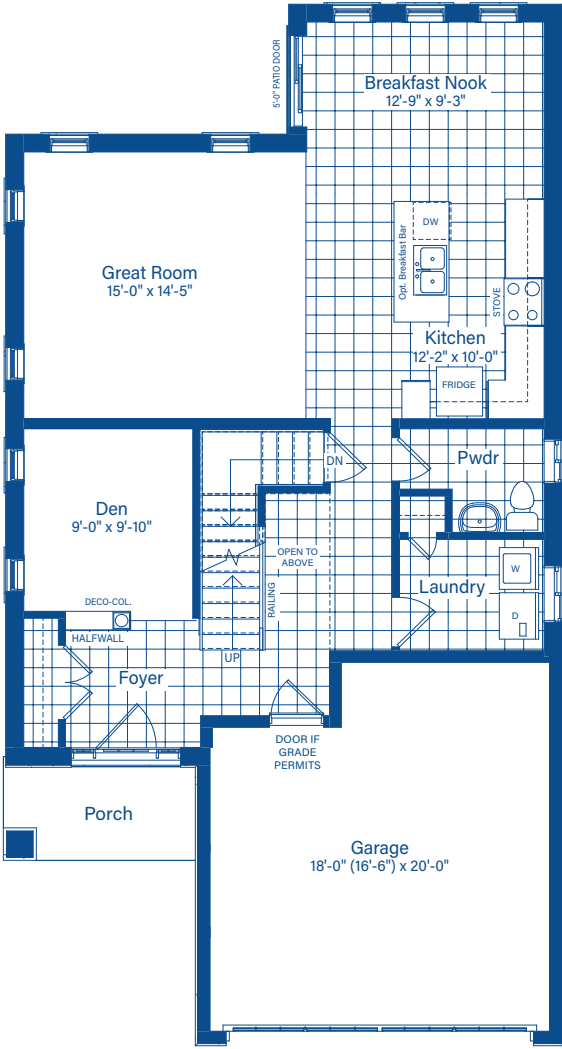

# CARLYLE

2040 - 2122 SQ.FT.

ELEVATION A

**DEVONLEIGH HOMES**

WEB: [DevonleighHomes.com](http://DevonleighHomes.com)

Plans and specifications are subject to change without notice.  
All renderings and photographs are artist's concept. E&O.E.

BASEMENT

MAIN FLOOR

2ND FLOOR

2ND FLOOR - 4 BEDROOM OPTION