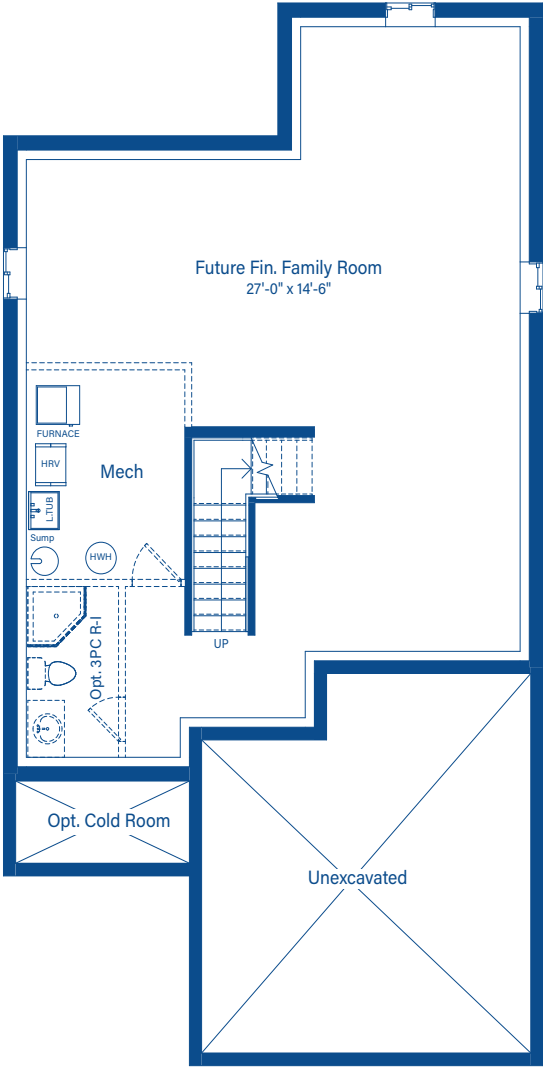

# CARLYLE

2040 - 2122 SQ.FT.

ELEVATION A

**DEVONLEIGH HOMES**

WEB: [DevonleighHomes.com](http://DevonleighHomes.com)

Plans and specifications are subject to change without notice.  
All renderings and photographs are artist's concept. E&O.E.

BASEMENT

MAIN FLOOR

2ND FLOOR

2ND FLOOR - 4 BEDROOM OPTION