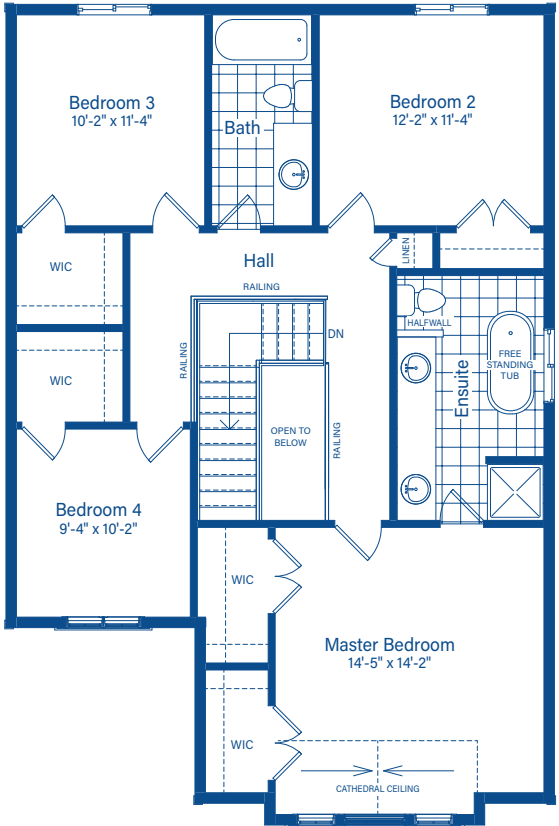

# CARLYLE

2040 - 2122 SQ.FT.

ELEVATION A

**DEVONLEIGH HOMES**

WEB: [DevonleighHomes.com](http://DevonleighHomes.com)

Plans and specifications are subject to change without notice.  
All renderings and photographs are artist's concept. E&O.E.

BASEMENT

MAIN FLOOR

2ND FLOOR

2ND FLOOR - 4 BEDROOM OPTION