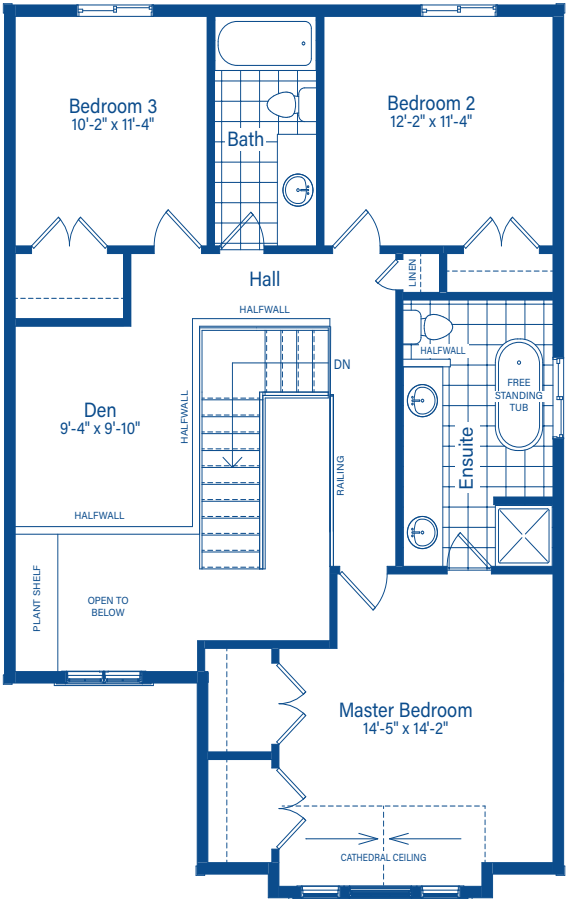

# CARLYLE

2040 - 2122 SQ.FT.

ELEVATION A

**DEVONLEIGH HOMES**

WEB: [DevonleighHomes.com](http://DevonleighHomes.com)

Plans and specifications are subject to change without notice.  
All renderings and photographs are artist's concept. E&O.E.

BASEMENT

MAIN FLOOR

2ND FLOOR

2ND FLOOR - 4 BEDROOM OPTION